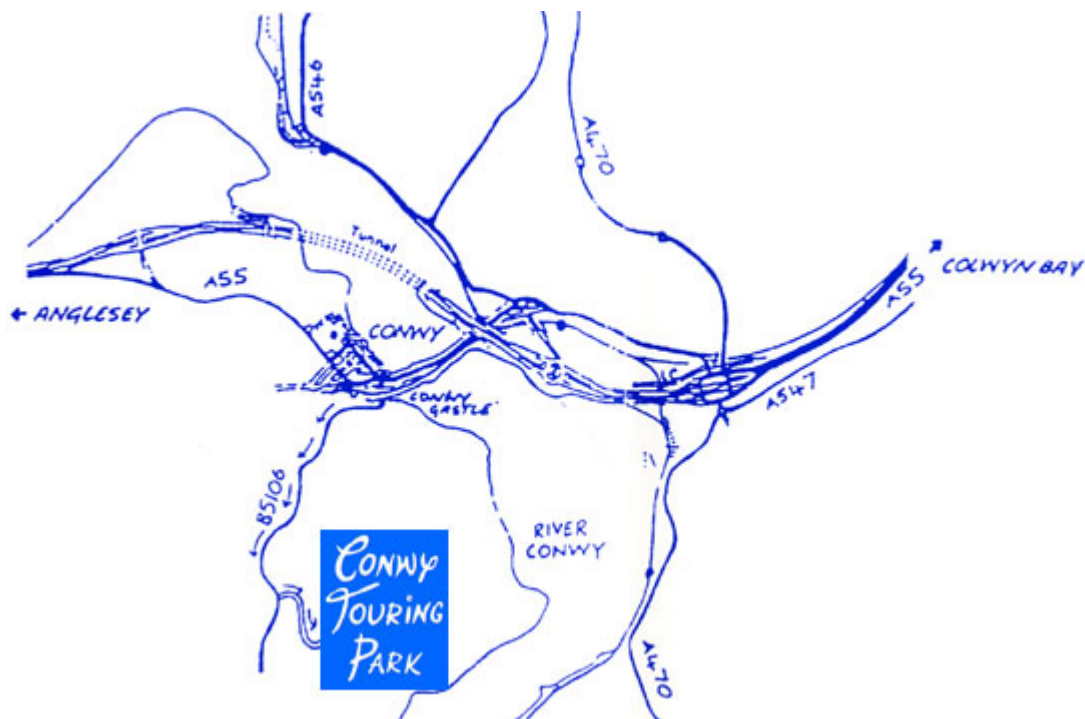

From the A55 exit at Junction 18  
and follow signposts for Conwy.

From Conwy, turn left at Conwy Castle  
onto B5106 Trefriw Road.

Travel 1.5 miles.

You will see our sign on the left

***Conwy Touring Park,  
Conwy, North Wales, Wales, LL32 8UX***